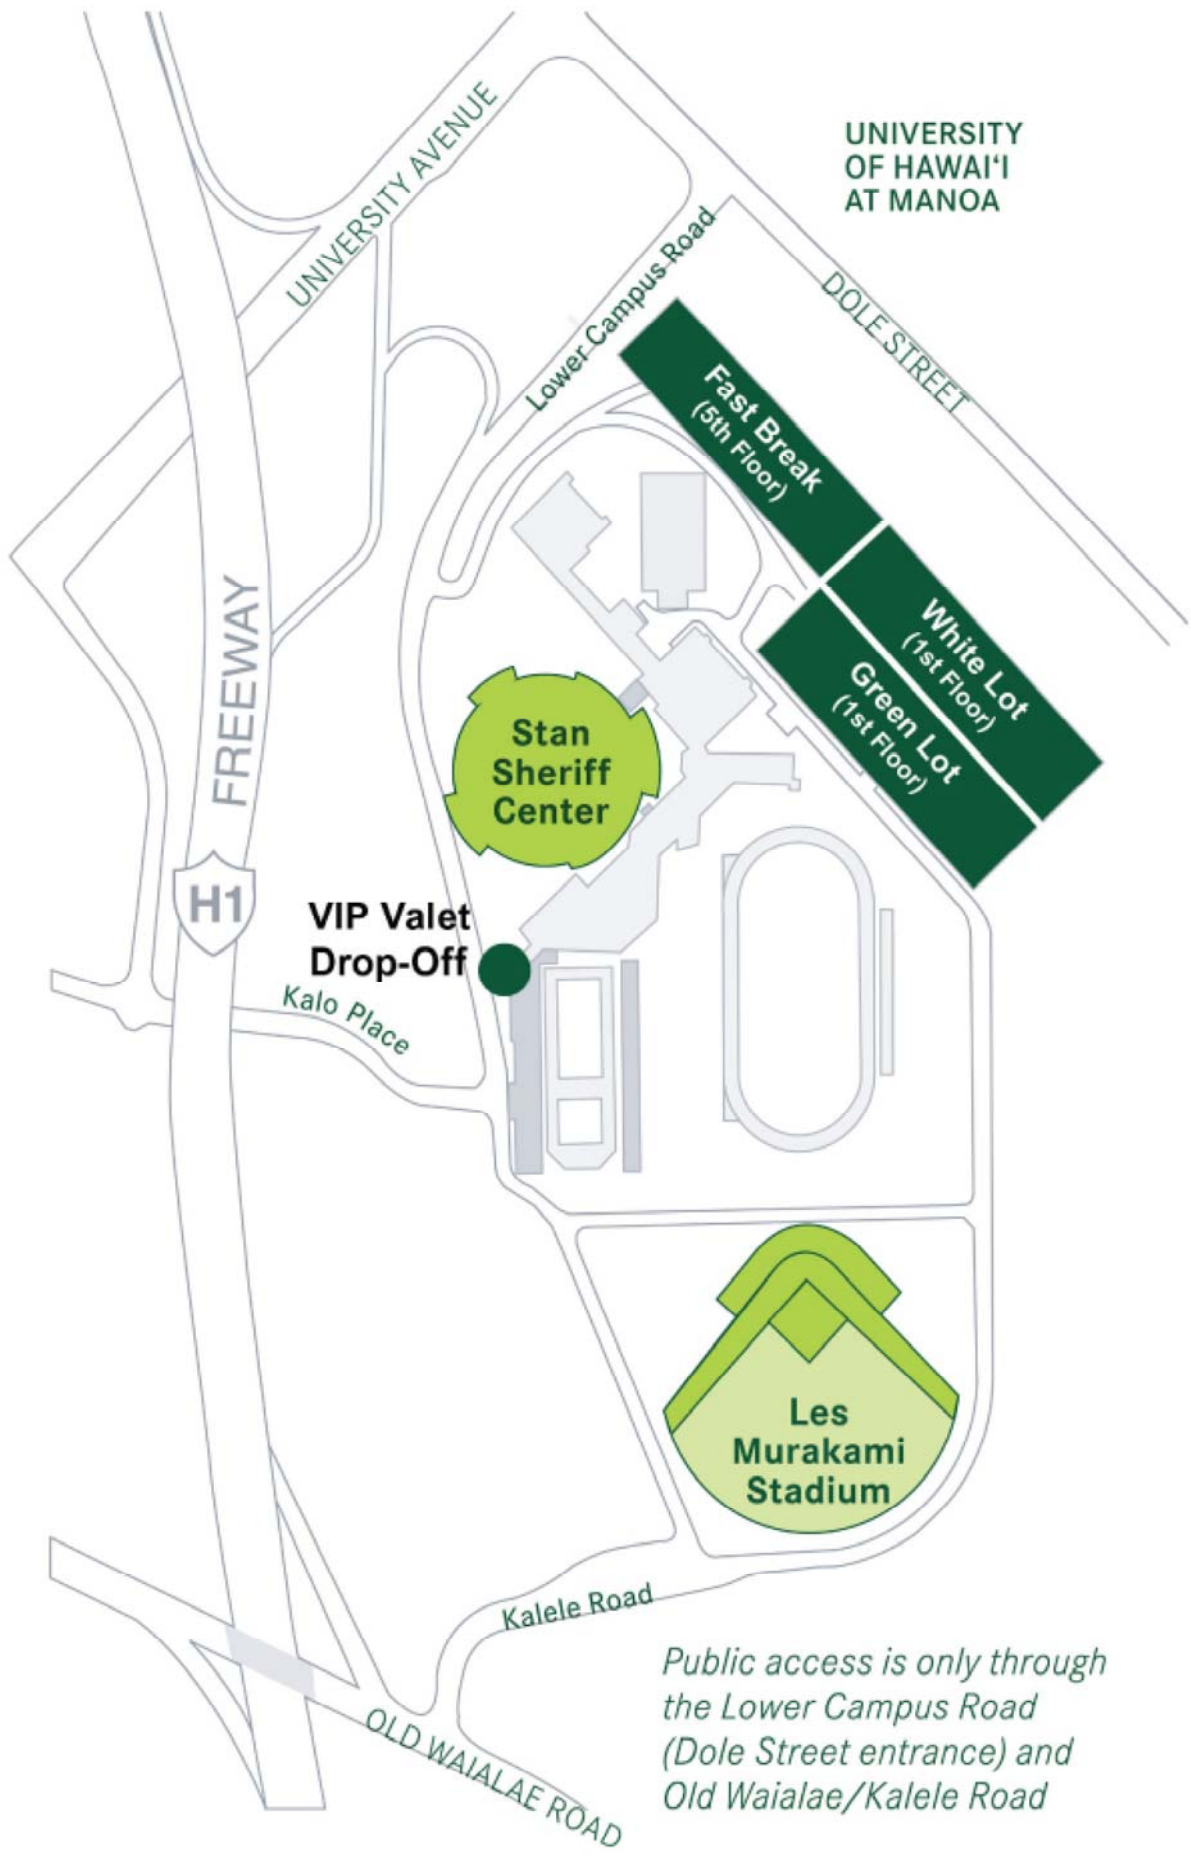

2019-2020 Men's Basketball VIP Parking Information

VIP parking passes for the 2019-2020 Men's Basketball season will be available exclusively to H-Club members at the Varsity level and above through "H-Club Central" on eTicketHawaii.com. Online access will be staggered according to membership priority levels beginning July 1, 2019. Schedule for access, pass limitations, and instructions are below:

Eligible H-Club members may login to "H-Club Central" via eTicketHawaii.com beginning on their scheduled access date to purchase passes and/or select the location of included passes (if applicable).

Included passes will be assigned as follows if no selection is made: National Champion: (2) Green Lot. All-American: (1) Green Lot. All-Conference: (1) Green Lot. Captain: (1) Best Available.

Transactions are final and not refundable. Parking passes are non-renewable. Other restrictions may apply.

UNIVERSITY OF HAWAI'I AT MANOA

Stan Sheriff Center

VIP Valet Drop-Off
Kalo Place

Fast Break (5th Floor)

White Lot (1st Floor)

Green Lot (1st Floor)

Les Murakami Stadium

Public access is only through the Lower Campus Road (Dole Street entrance) and Old Wai'alae/Kalele Road